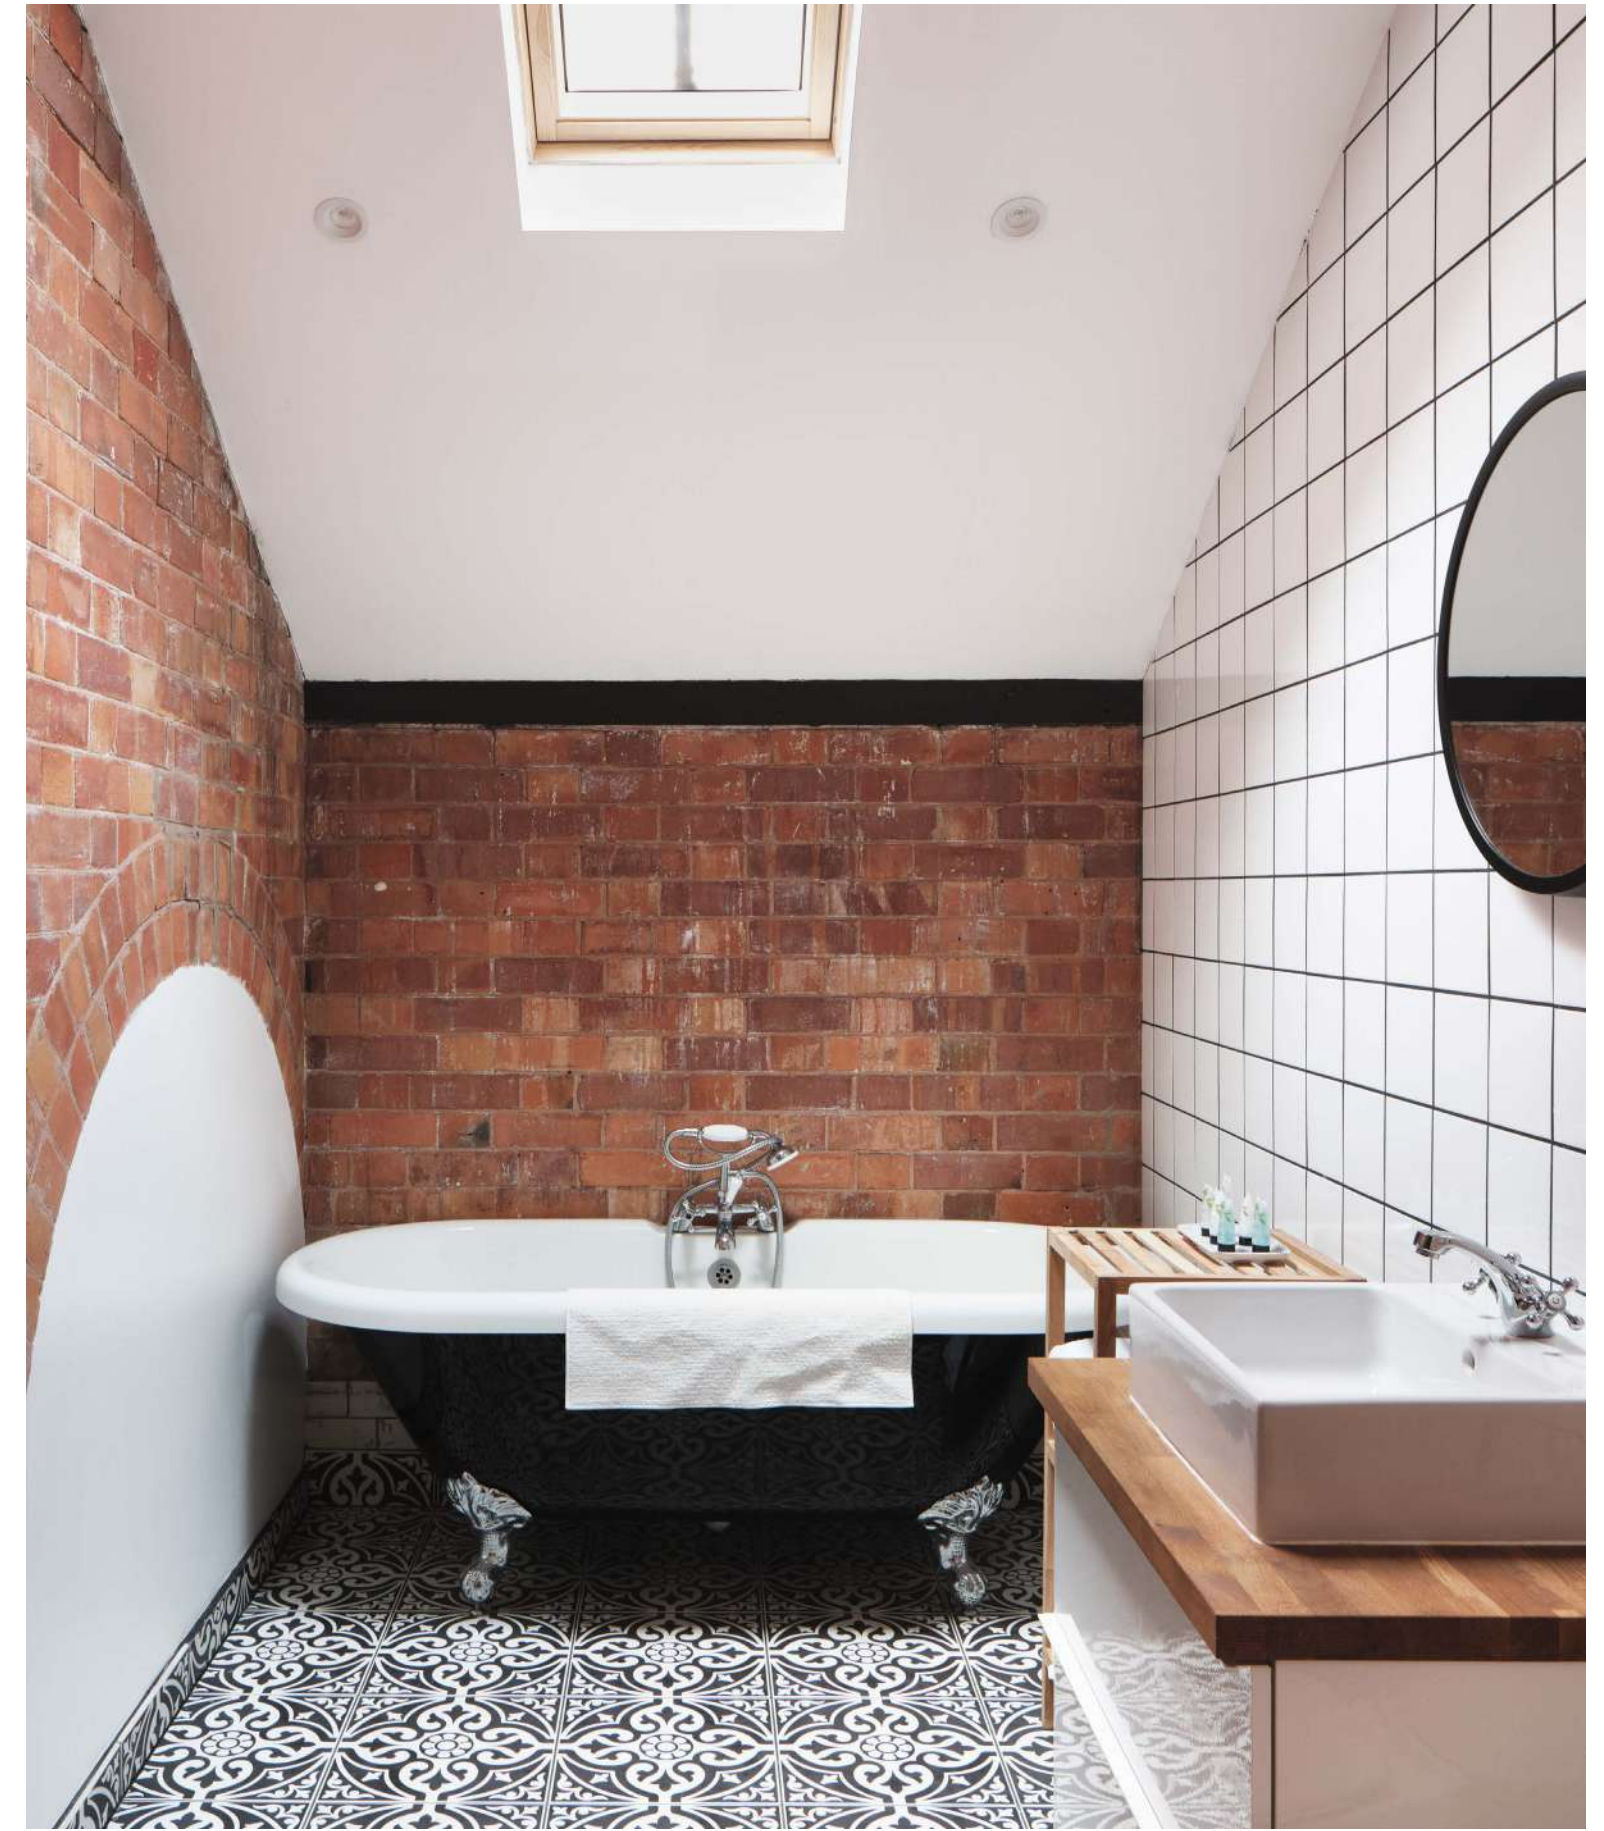

PUMPING HOUSE

Accommodation Brochure

ACCOMMODATION

Drawing inspiration from our storied past, The Pumping House unveils an oasis of beautifully thought-through luxury apartments. Nestled at the rear of our historic venue, these sumptuous self-catering suites reinvigorate authentic Edwardian architecture with contemporary elegance.

MULBERRY SUITE

Breathtaking flagship Bridal Suite spanning two floors.

CAPACITY

Sleeps 2 people

INCLUDES

1 x king size room, kitchenette, bath, lounge area, WiFi, heating, spans over 2 floors.

PRICING

Price for 1 night: £150
Price for 2 nights: £275

WILLOW SUITE

CAPACITY

Sleeps 4 people

INCLUDES

1 x twin room, 1 x double room, kitchenette, bath,
lounge area,TV, WiFi, heating, first floor

PRICING

Price for 1 night: £175
Price for 2 nights: £320

SYCAMORE SUITE