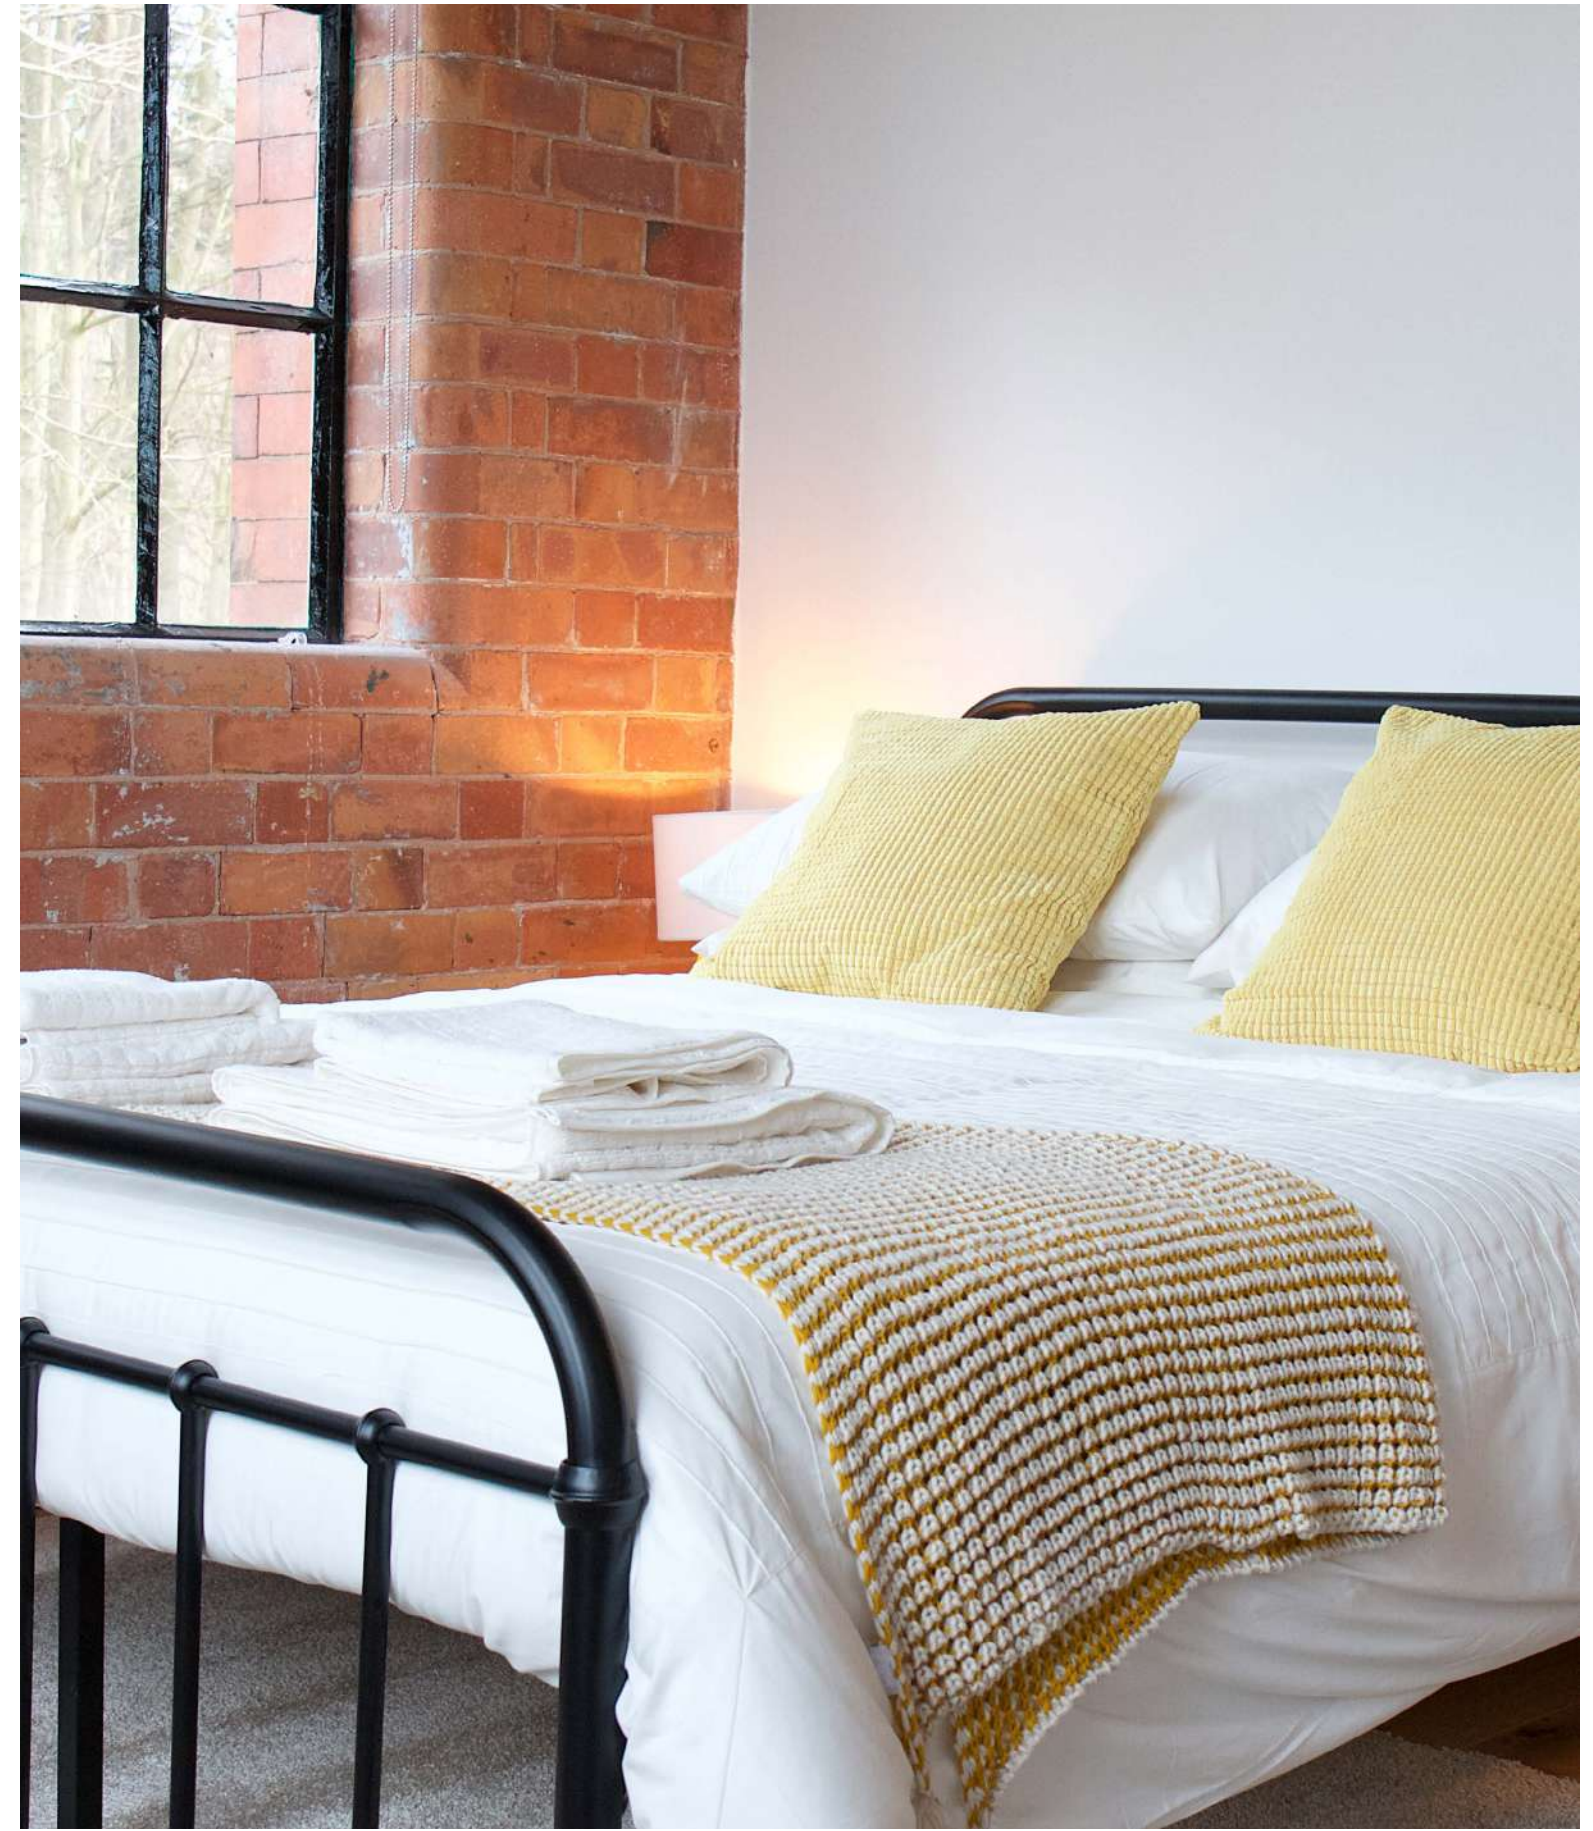

PUMPING HOUSE

Accommodation Brochure

ACCOMMODATION

Drawing inspiration from our storied past, The Pumping House unveils an oasis of beautifully thought-through luxury apartments. Nestled at the rear of our historic venue, these sumptuous self-catering suites reinvigorate authentic Edwardian architecture with contemporary elegance.

PRICING

Price for 1 night: £150 (£160 with sofa bed)

Price for 2 nights: £275 (£285 with sofa bed)

BIRCH SUITE

CAPACITY

Sleeps 2

INCLUDES

1 x double room, kitchenette, bath, lounge area, WiFi, heating, second floor