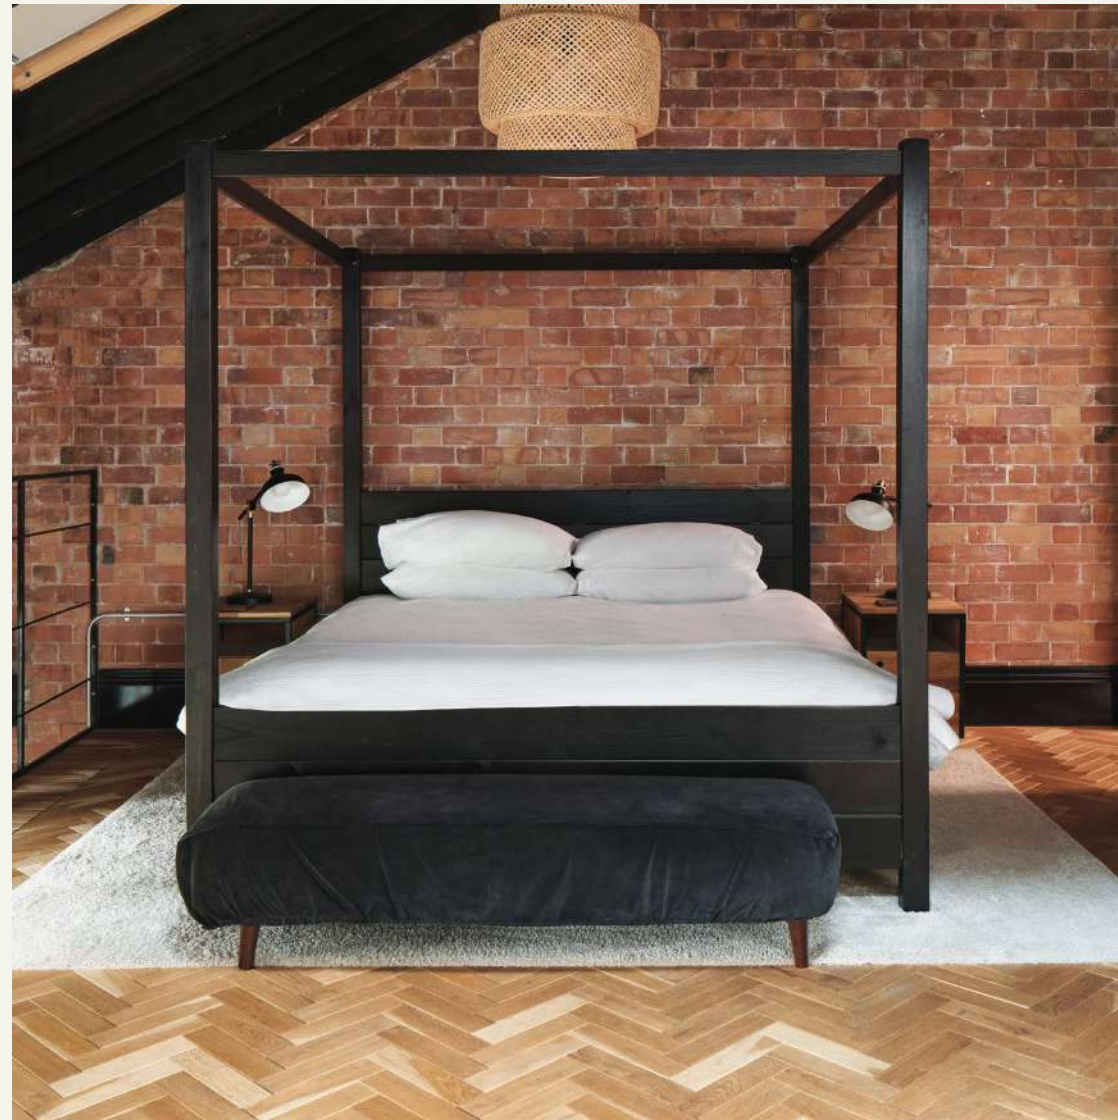

MULBERRY SUITE

Breathtaking flagship Bridal Suite spanning two floors.

CAPACITY

Sleeps 2 people

INCLUDES

1 x king size room, kitchenette, bath, lounge area, WiFi, heating, spans over 2 floors.

PRICING

Price for 1 night: £150
Price for 2 nights: £275

WILLOW SUITE

CAPACITY

Sleeps 4 people

INCLUDES

1 x twin room, 1 x double room, kitchenette, bath,
lounge area,TV, WiFi, heating, first floor

PRICING

Price for 1 night: £175
Price for 2 nights: £320

SYCAMORE SUITE