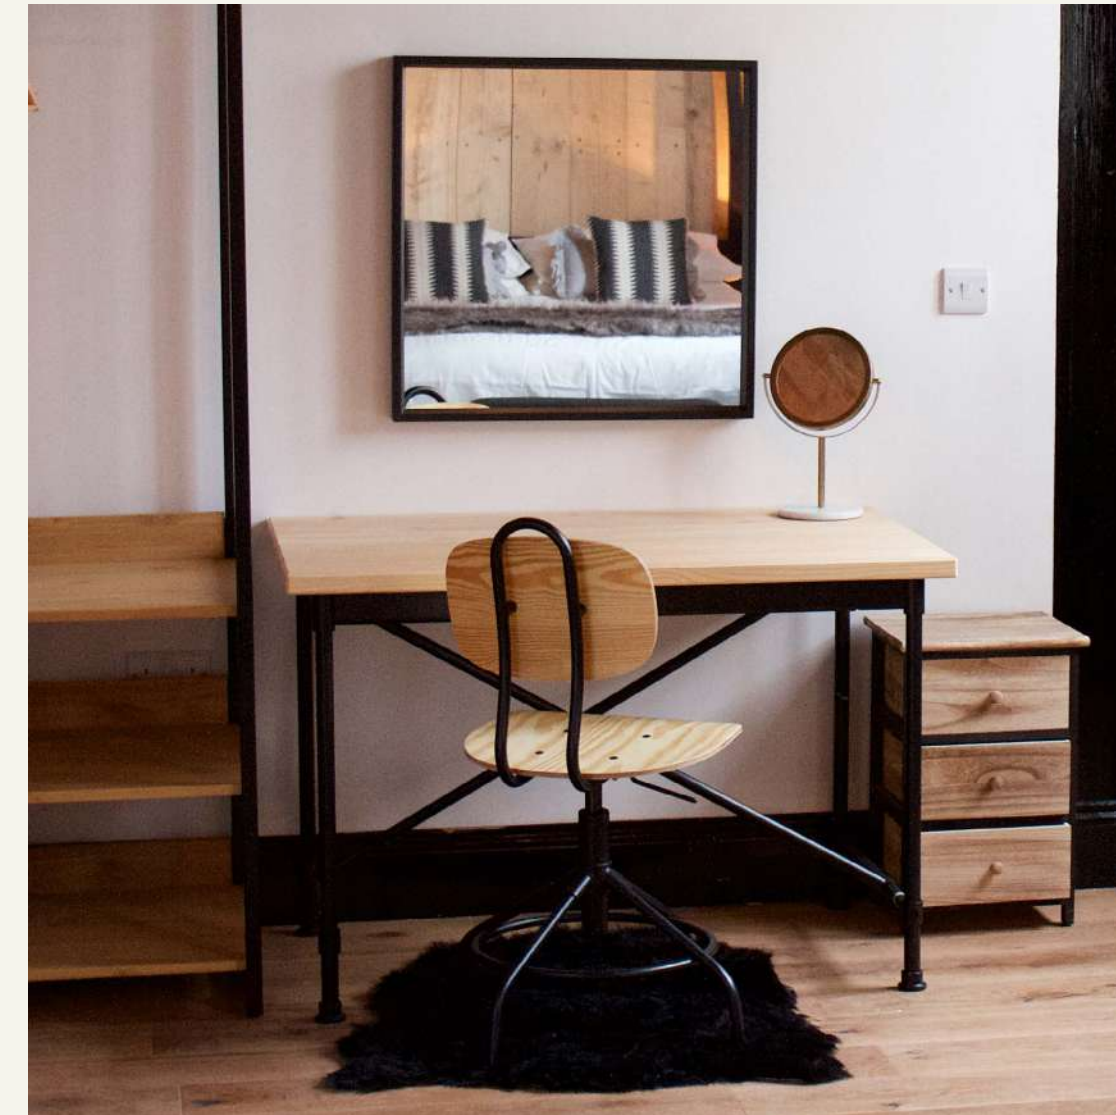

IVY SUITE

CAPACITY

Sleeps 4 people

INCLUDES

2 x king size rooms, kitchenette, bath, lounge area, WiFi, heating, first floor

PRICING

Price for 1 night: £175
Price for 2 nights: £320

OAK SUITE

PRICING

Price for 1 night: £150 (£160 with sofa bed)

Price for 2 nights: £275 (£285 with sofa bed)

BIRCH SUITE

CAPACITY

Sleeps 2

INCLUDES

1 x double room, kitchenette, bath, lounge area, WiFi, heating, second floor